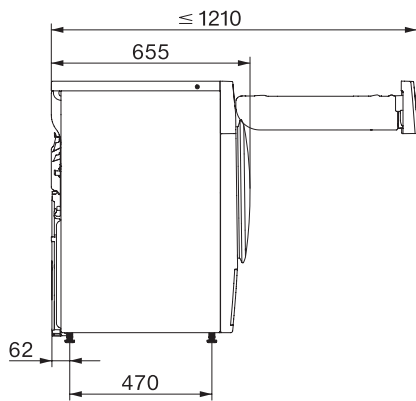

TWC660WP 125 Edition

Sušička s tepelným čerpadlom T1:

S A+++ a DryCare 40 pre efektívne a šetrné sušenie.

T1 installation drawing, facia 5 degree, measures in mm

T1 drawing, facia 5 degree, measures in mm

T1 drawing, facia 5 degree, with porthole, measures in mm

T1 drawing, facia 5 degree, without porthole, measures in mm