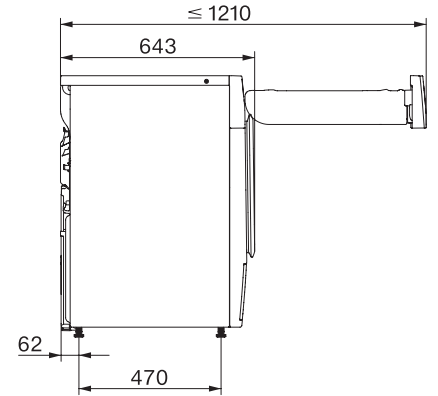

TWC660WP 125 Edition

Sušička s tepelným čerpadlom T1:

S A+++ a DryCare 40 pre efektívne a šetrné sušenie.

T1 installation drawing, facia 5 degree, measures in mm

T1 drawing, facia 5 degree, measures in mm

T1 drawing, facia 5 degree, with porthole, measures in mm

T1 drawing, facia 5 degree, without porthole, measures in mm